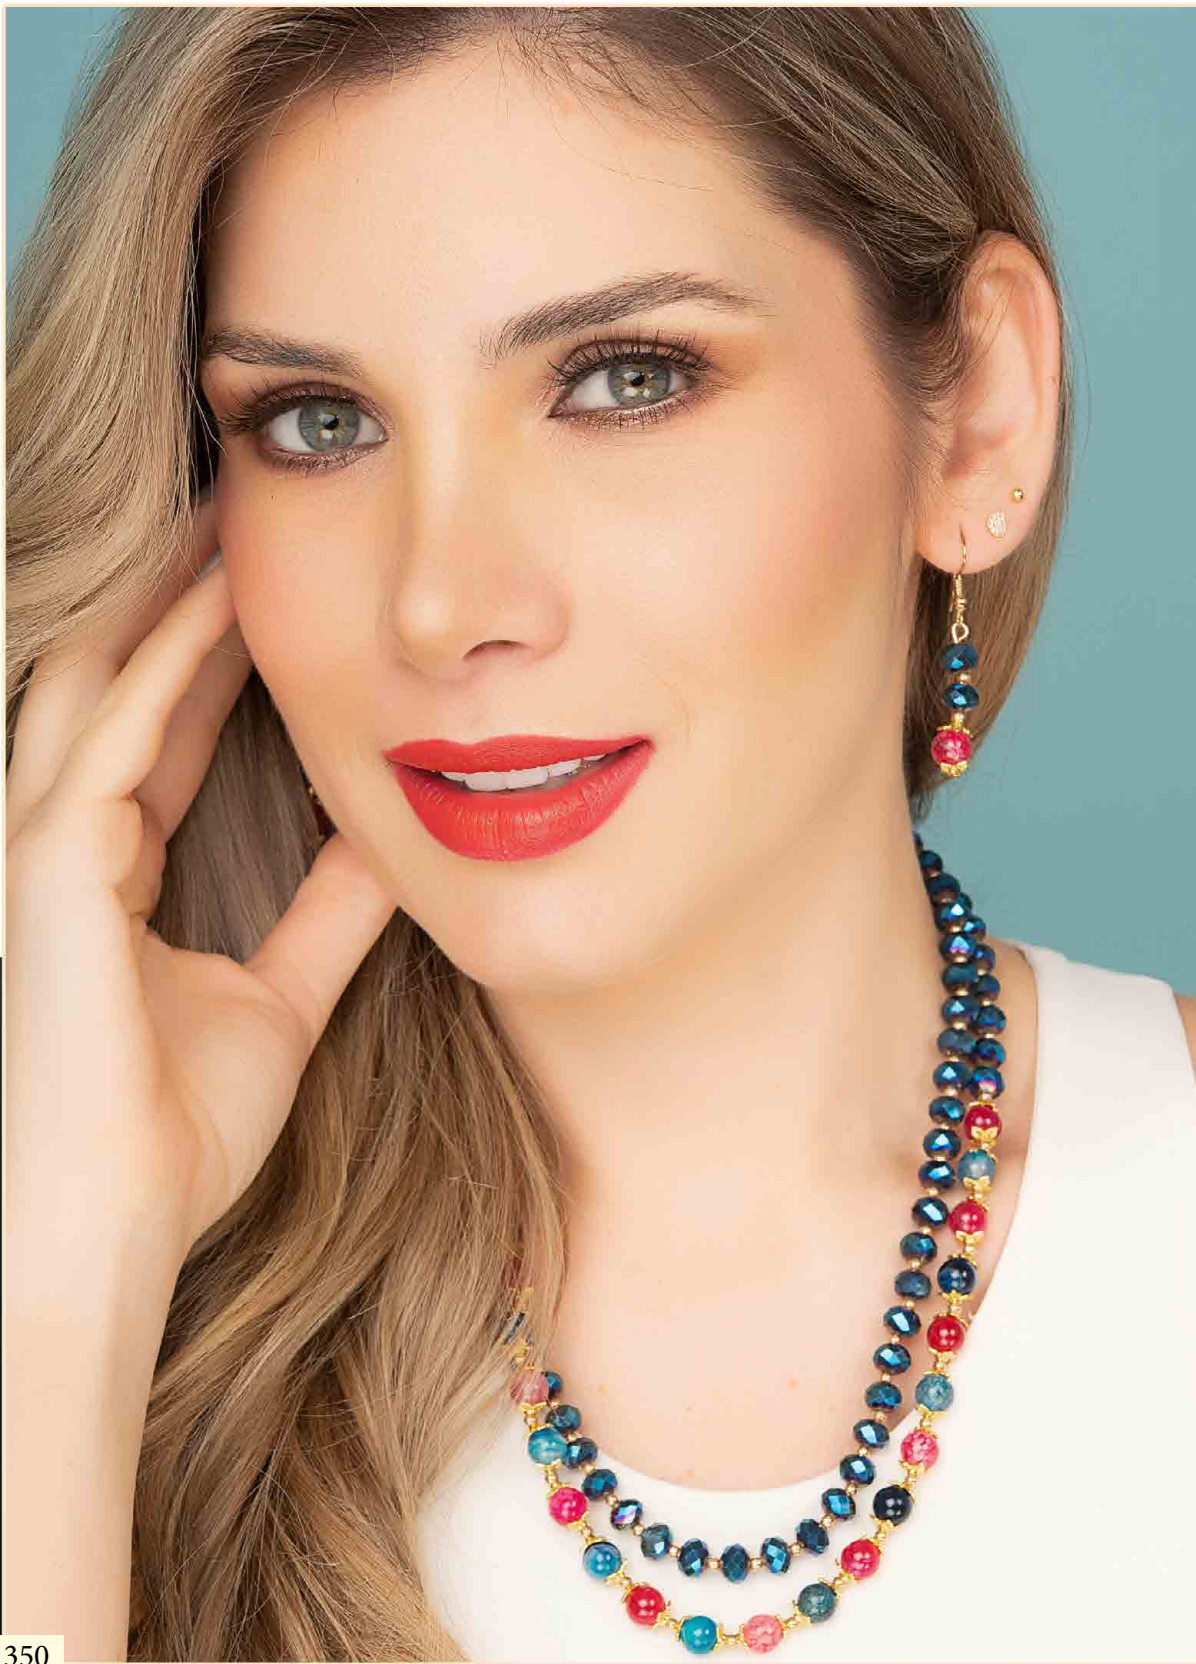

Collar
+ Aretes

Ref. 62248

Cristales
Azul Electrico
Unica

$17,45