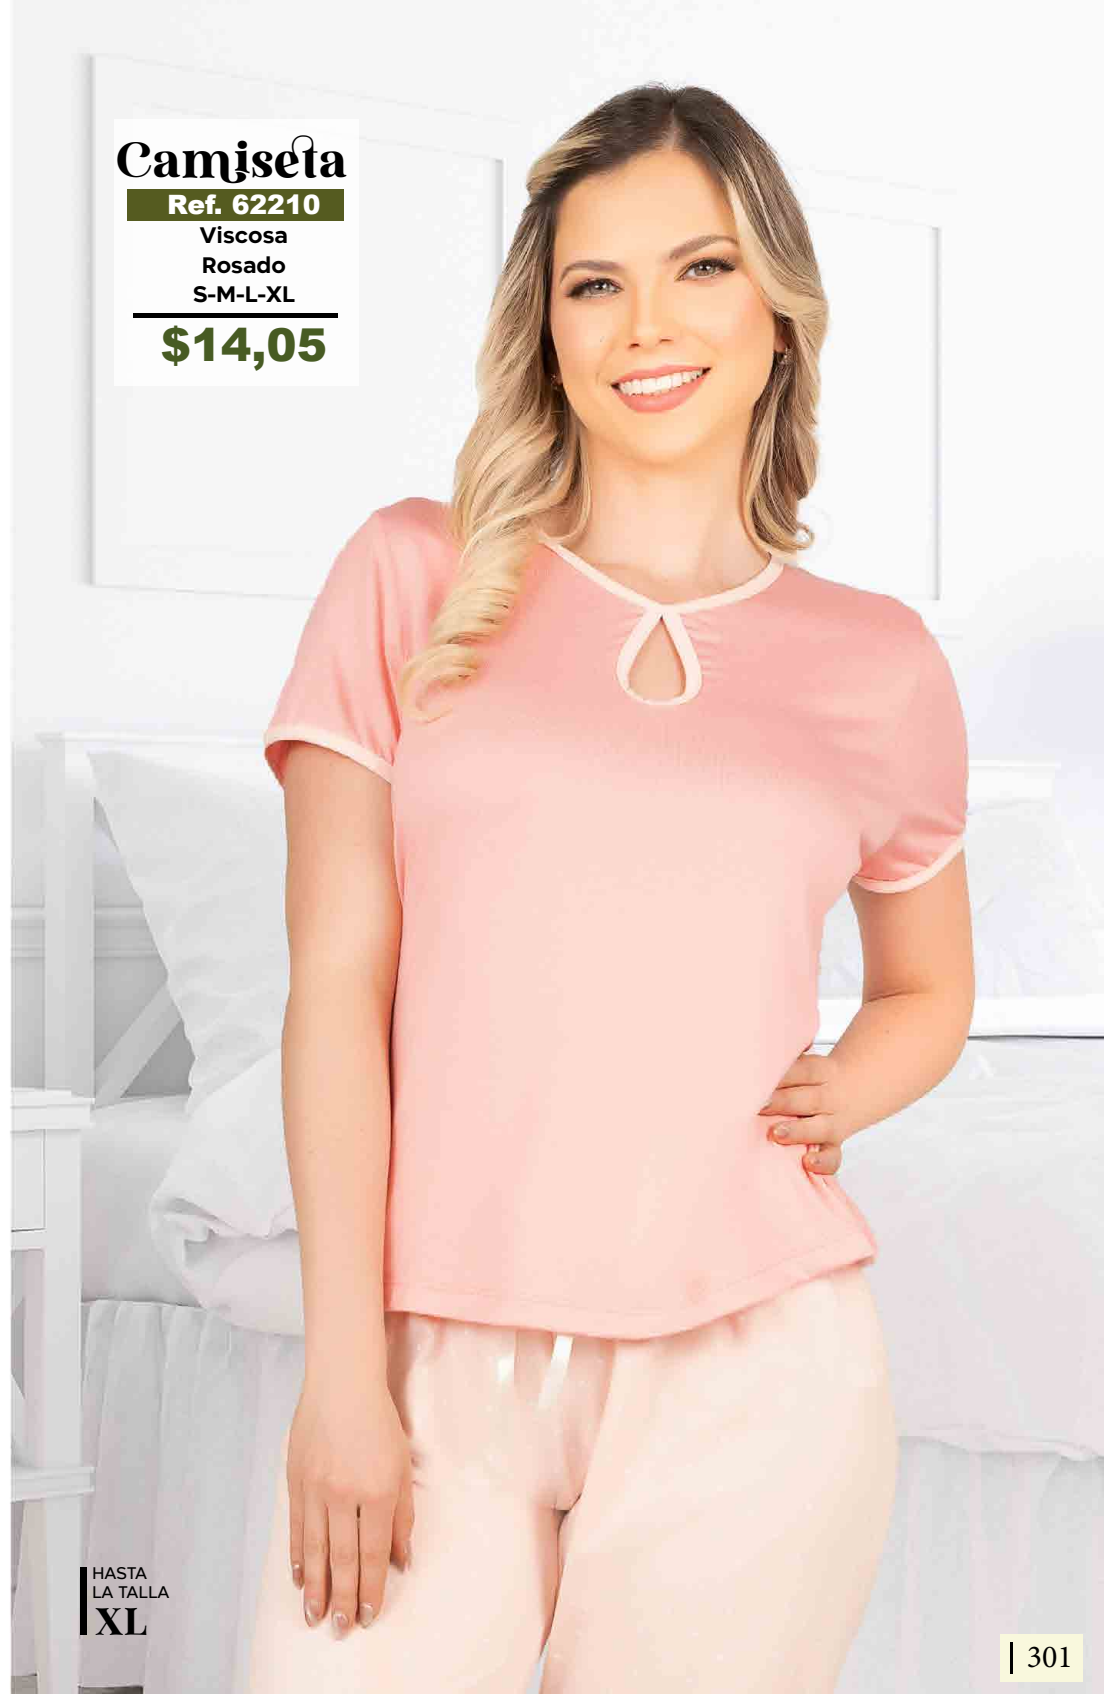

Camiseta

Ref. 62210

Viscosa

Rosado

S-M-L-XL

$14,05